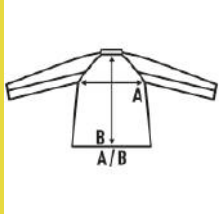

### SIZE/Size

EU	S	M	L	XL	2XL	3XL
Width	56 cm	60 cm	64 cm	68 cm	72 cm	76 cm
Długość	73 cm	75 cm	77 cm	79 cm	81 cm	83 cm

Navy / SunYellow Fluor  
(NYSYF)

Navy / Orange Fluor  
(NYORF)

## CHALECO ACOLCHADO

PADDED VEST

Characteristics:

- Central fastening with concealed zipper, storm flap and Velcro.
- Windproof armholes.
- Two segmented, heat-sealed reflective bands on the torso.
- 6 pockets: 1 chest pocket, 2 lower flap pockets, 2 open side pockets, and 1 inner pocket with Velcro.
- Micropolar fleece lining on the inside of the collar.
- Extended back hem with drop tail.

100% polyester. Weight: 180 g/m<sup>2</sup>

Box 10

Pack 1

### SIZE

EU	S	M	L	XL	2XL	3XL
Width	56 cm 22"	60 cm 23.6"	64 cm 25.2"	68 cm 26.8"	72 cm 28.3"	76 cm 29.9"
Length	73 cm 28.7"	75 cm 29.5"	77 cm 30.3"	79 cm 31.1"	81 cm 31.9"	83 cm 32.7"

Navy / SunYellow Fluor  
(NYSYF)